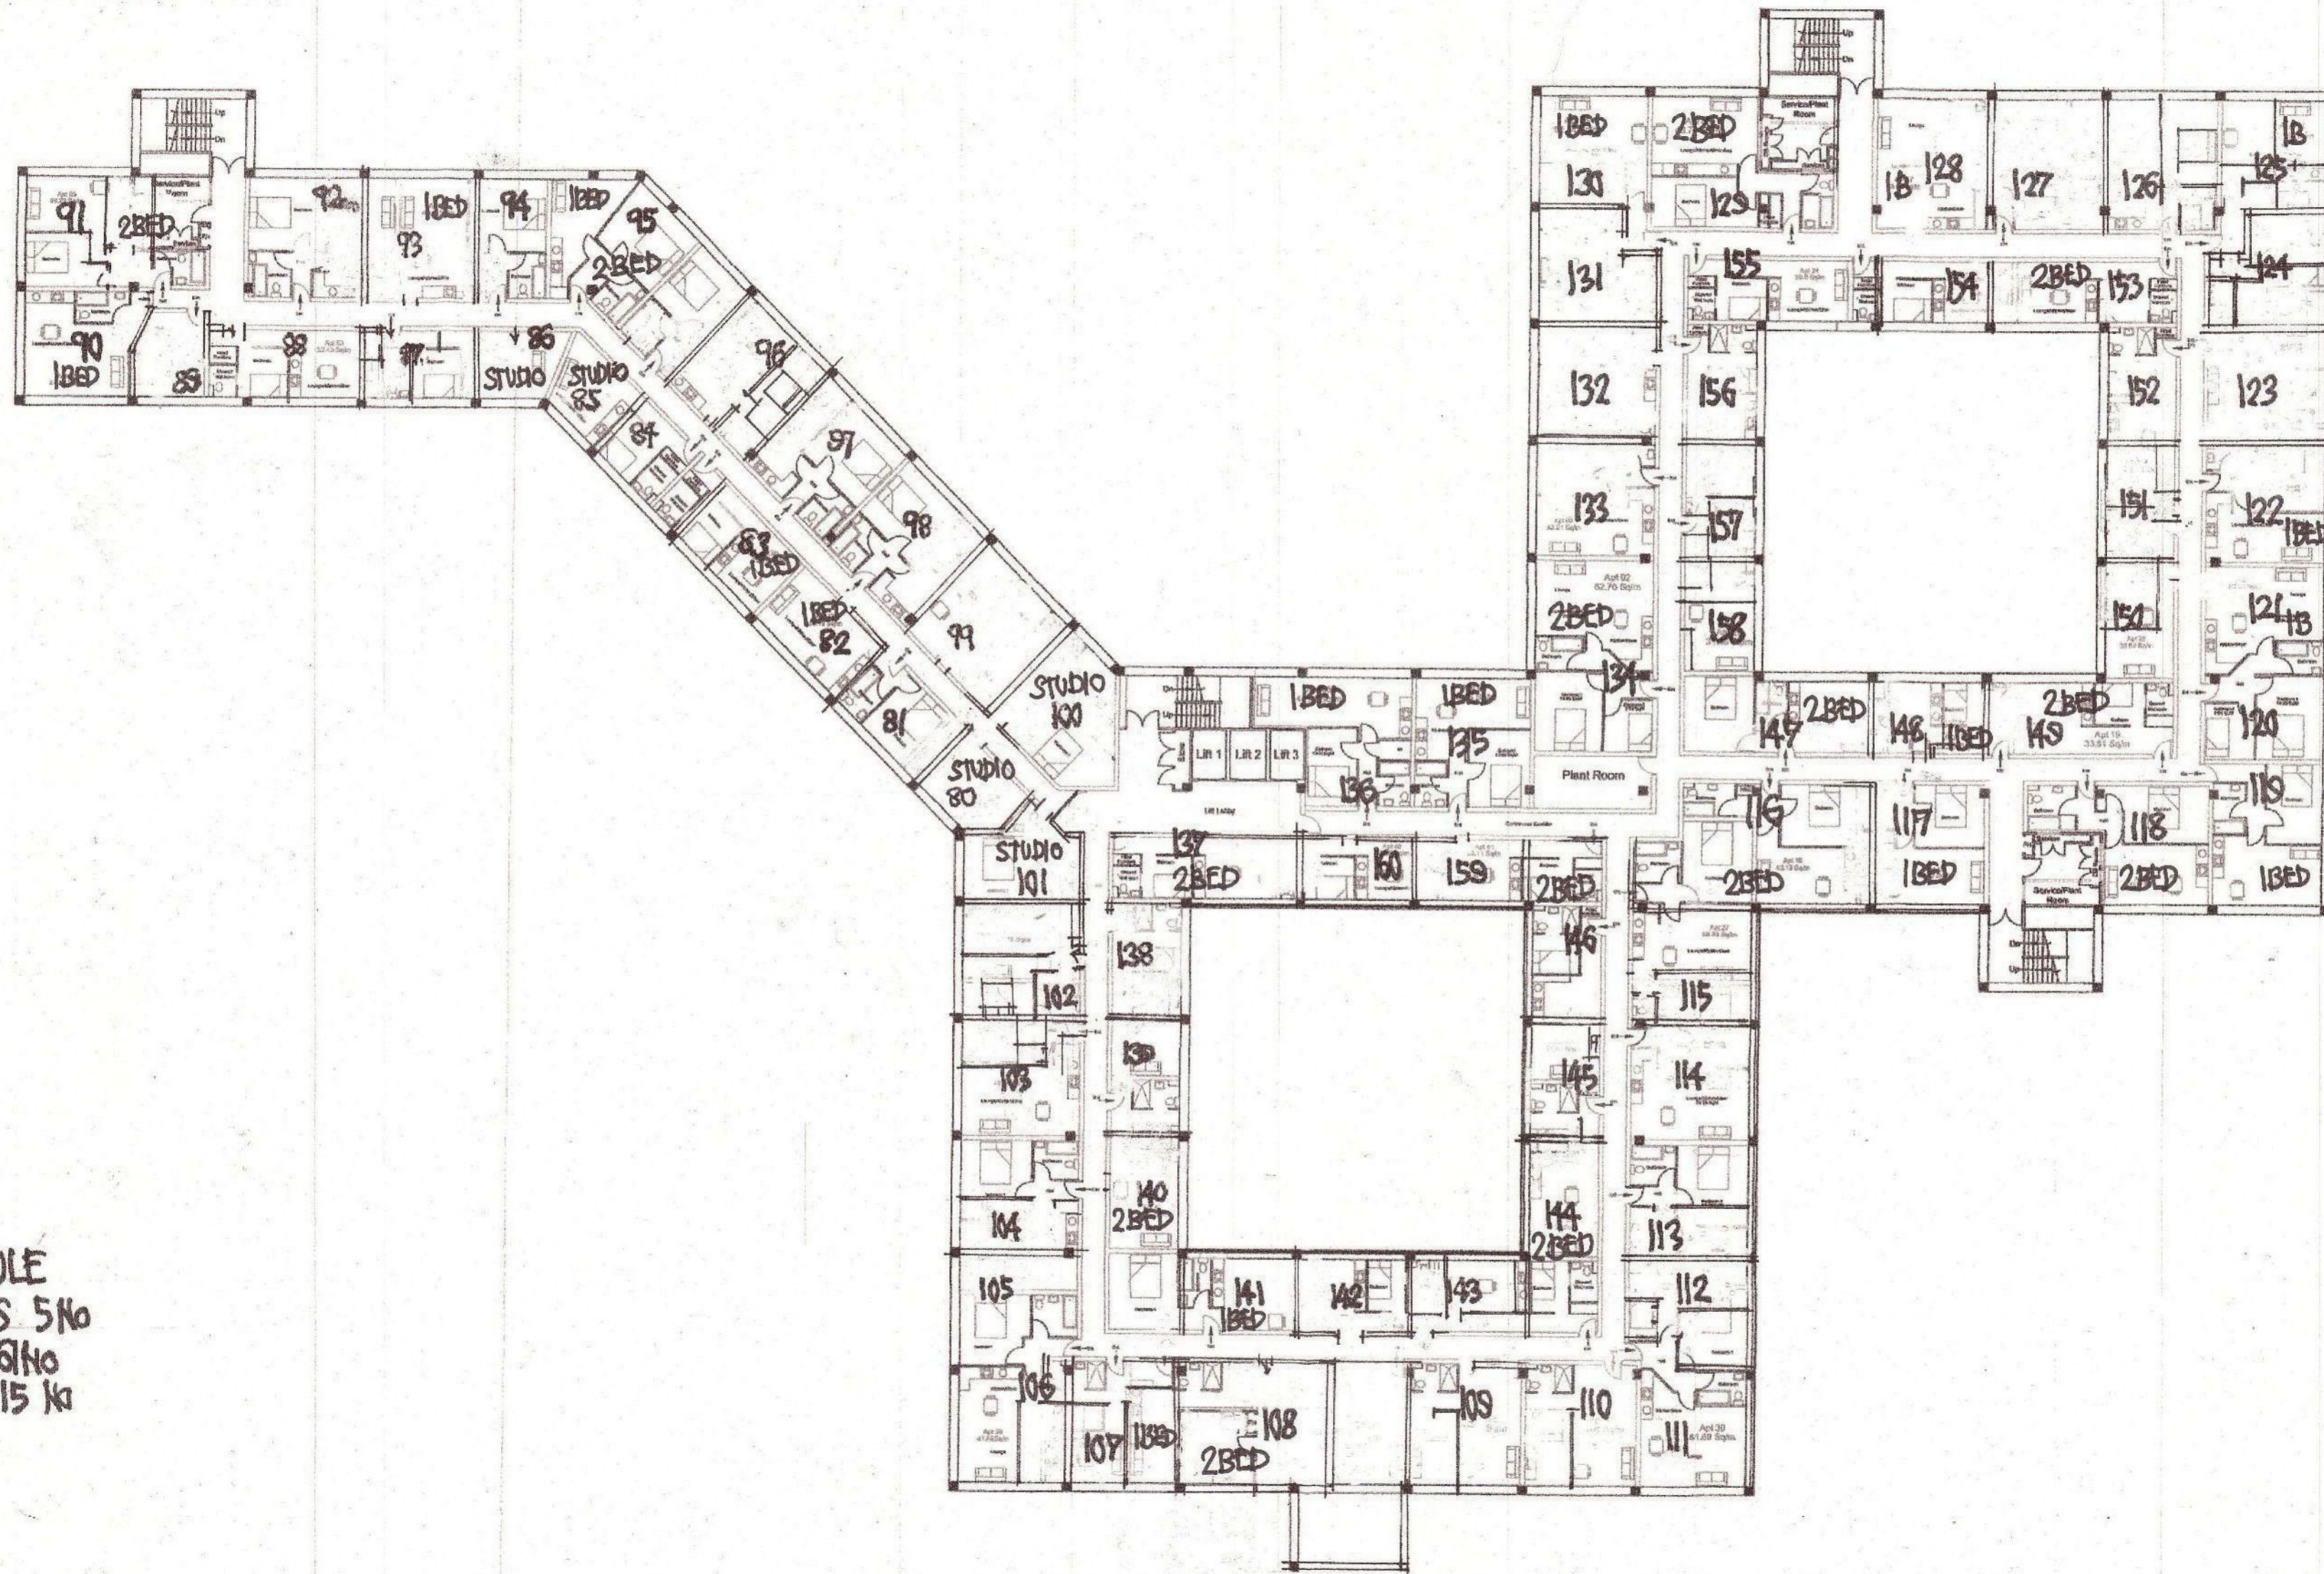

CASTLE-VIEW HOUSE - RUNCORN

FIRST FLOOR PROPOSED

1700209P3JPA

26/04/2017

SCHEDULE
STUDIOS 5 No
1 BED 6 No
2 BED 15 No

26 APR 2017

SCALE 1:200 AT A3
APRIL 2017